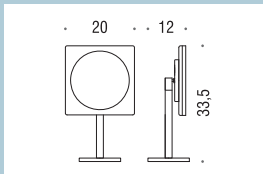

B9755
Specchio ingranditore (3x) da appoggio con luce a LED incorporata
Standing magnifying mirror (3 times) complete with LED built-in light