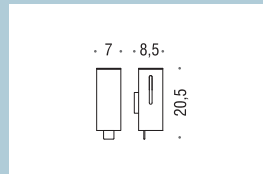

B9986
Spandisapone (L 0,25)
Soap dispenser