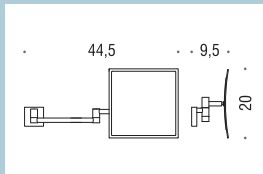

Export Office  
☎ (+39) 035.90.54.75  
Fax (+39) 035.49.40.257

Internet: <http://www.colombodesign.it>  
e-mail: [info@colombodesign.it](mailto:info@colombodesign.it)

**B9755**  
Specchio ingranditore (3x) da appoggio con luce a LED incorporata  
Standing magnifying mirror (3 times) complete with LED built-in light

**B9754**  
Specchio ingranditore (3x) a muro  
Wall magnifying mirror (3 times)

**B9756**  
Specchio ingranditore (3x) a muro con luce a LED incorporata  
Wall magnifying mirror (3 times) complete with LED built-in light