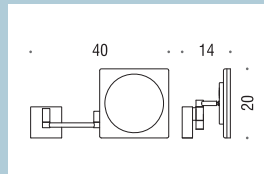

**B9754**  
Specchio ingranditore (3x) a muro  
Wall magnifying mirror (3 times)

**B9756**  
Specchio ingranditore (3x) a muro con luce a LED incorporata  
Wall magnifying mirror (3 times) complete with LED built-in light